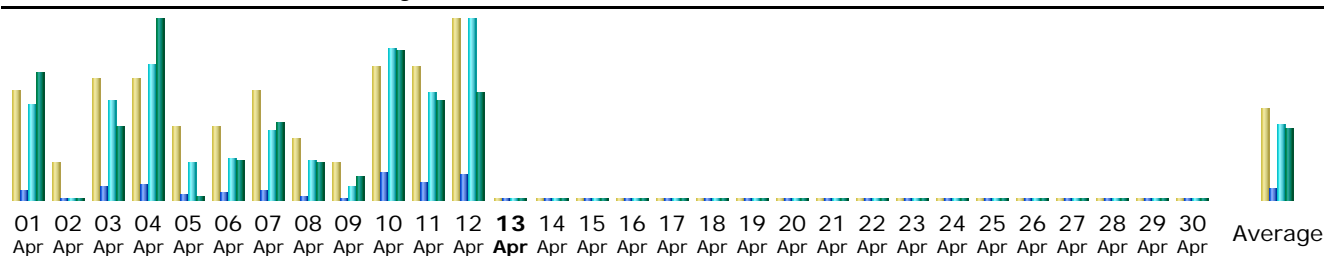

Summary

Reported period	Month Apr 2006				
First visit	01 Apr 2006 - 06:05				
Last visit	12 Apr 2006 - 22:47				
	Unique visitors	Number of visits	Pages	Hits	Bandwidth
Traffic viewed *	65	98 (1.5 visits/visitor)	510 (5.2 pages/visit)	3708 (37.83 hits/visit)	18.21 MB (190.23 KB/visit)
Traffic not viewed *			521	547	5.22 MB

* Not viewed traffic includes traffic generated by robots, worms, or replies with special HTTP status codes.

Monthly history

Month	Unique visitors	Number of visits	Pages	Hits	Bandwidth
Jan 2006	157	321	1459	7881	37.69 MB
Feb 2006	143	237	1138	5467	24.82 MB
Mar 2006	154	276	1176	6719	36.88 MB
Apr 2006	65	98	510	3708	18.21 MB
May 2006	0	0	0	0	0
Jun 2006	0	0	0	0	0
Jul 2006	0	0	0	0	0
Aug 2006	0	0	0	0	0
Sep 2006	0	0	0	0	0
Oct 2006	0	0	0	0	0
Nov 2006	0	0	0	0	0
Dec 2006	0	0	0	0	0
Total	519	932	4283	23775	117.59 MB

Days of month

Day	Number of visits	Pages	Hits	Bandwidth
01 Apr 2006	9	38	363	2.55 MB
02 Apr 2006	3	3	5	11.77 KB
03 Apr 2006	10	47	382	1.47 MB
04 Apr 2006	10	58	520	3.59 MB
05 Apr 2006	6	18	145	59.14 KB
06 Apr 2006	6	26	157	776.95 KB
07 Apr 2006	9	32	266	1.54 MB
08 Apr 2006	5	14	147	744.30 KB
09 Apr 2006	3	6	49	451.77 KB
10 Apr 2006	11	107	576	2.95 MB
11 Apr 2006	11	64	407	1.96 MB
12 Apr 2006	15	97	691	2.15 MB
13 Apr 2006	0	0	0	0
14 Apr 2006	0	0	0	0
15 Apr 2006	0	0	0	0
16 Apr 2006	0	0	0	0
17 Apr 2006	0	0	0	0
18 Apr 2006	0	0	0	0
19 Apr 2006	0	0	0	0
20 Apr 2006	0	0	0	0
21 Apr 2006	0	0	0	0
22 Apr 2006	0	0	0	0
23 Apr 2006	0	0	0	0
24 Apr 2006	0	0	0	0
25 Apr 2006	0	0	0	0
26 Apr 2006	0	0	0	0
27 Apr 2006	0	0	0	0
28 Apr 2006	0	0	0	0
29 Apr 2006	0	0	0	0
30 Apr 2006	0	0	0	0
Average	7.54	39.23	285.23	1.40 MB
Total	98	510	3708	18.21 MB